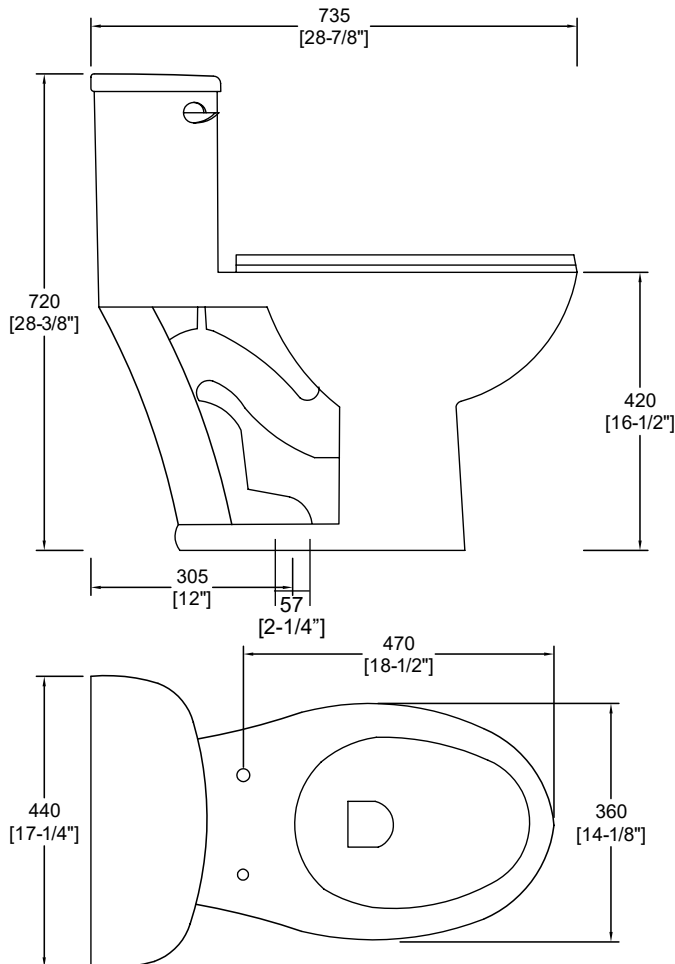

DSW-1EL35W

UPC:

Style:

- One Piece Toilet
- Lever Flush
- Elongated Bowl

Materials:

- Vitreous China

Features:

- 1.28 gpf (single flush)
- Elongated Bowl
- Siphonic Flush
- Standard 12" Rough In
- Seat & Cover Included
- Wax Ring And Bolts Included

Drain Info:

- 2.25" trapway
- Wax ring adapts to standard 3" waste line

Certifications:

- cUPC

Warranty:

- 5 Year Limited Warranty

Available Color/Finish

Models Available: